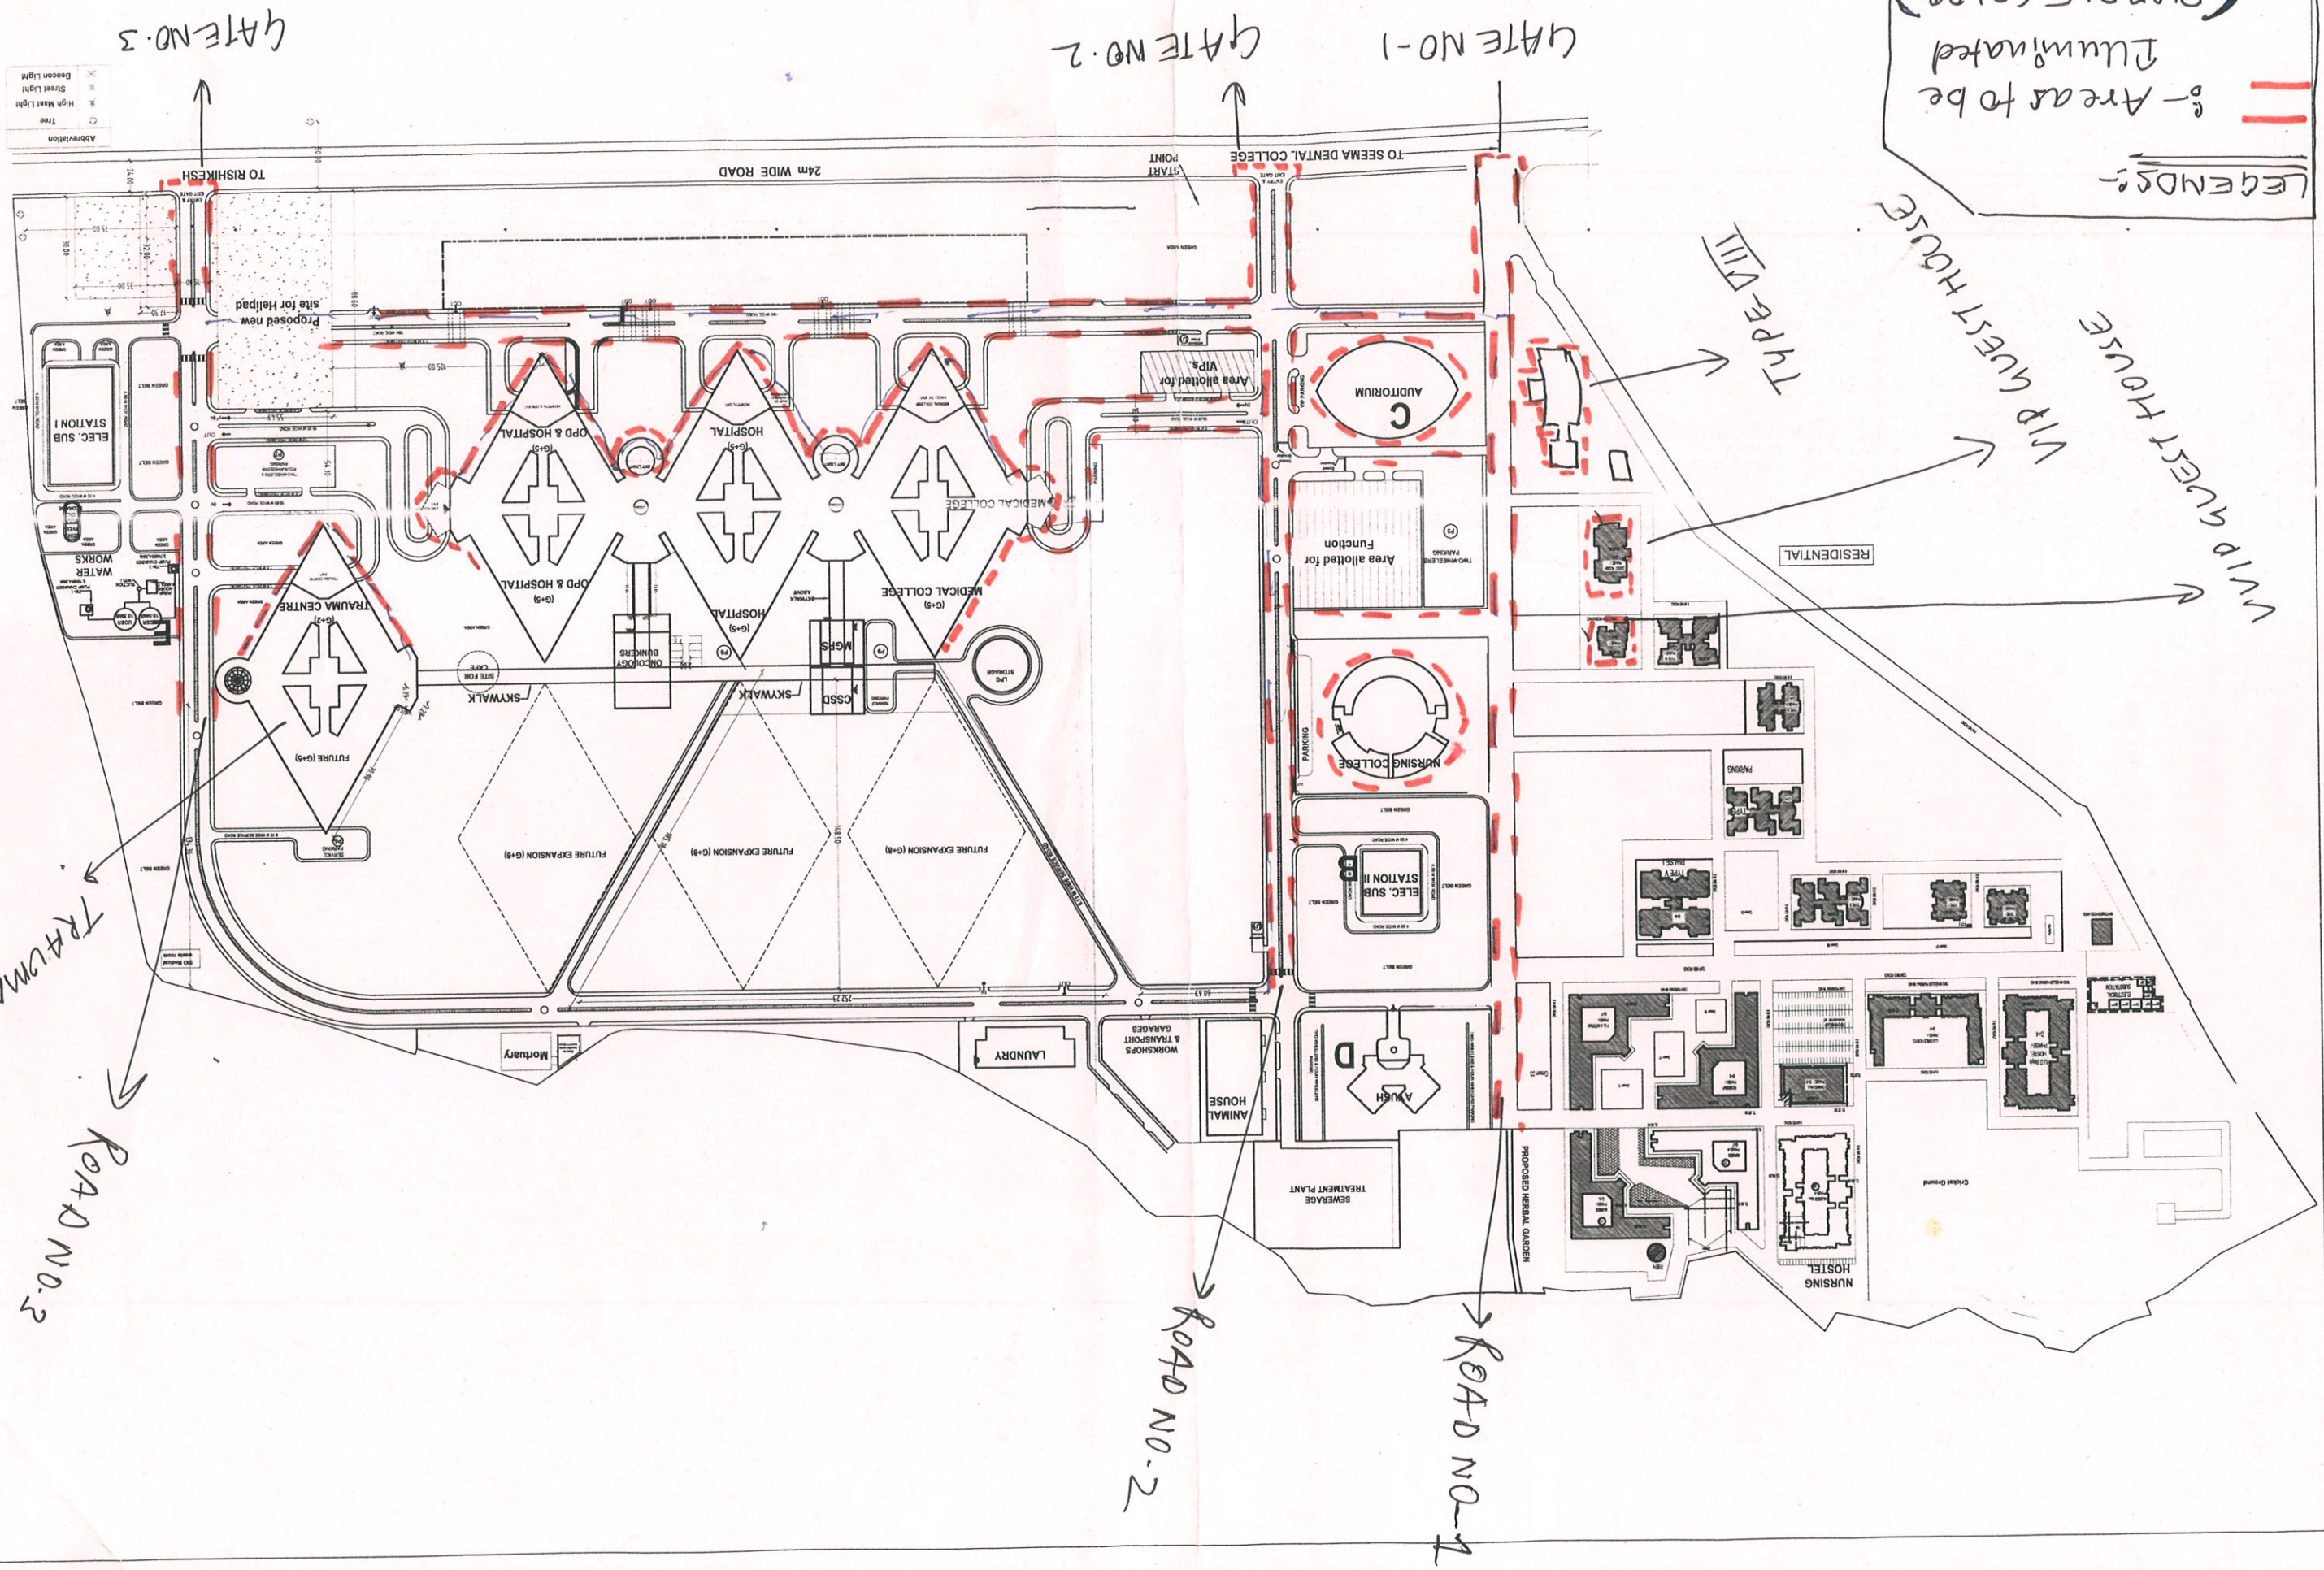

- Abbreviation
- Tree
- High Mast Light
- Street Light
- Beacon Light

LEGENDS:-
 - Areas to be Illuminated
 (PURPLE COLOR)

TRAVUMA
 ROAD NO. 3

ROAD NO. 2
 ROAD NO. 1